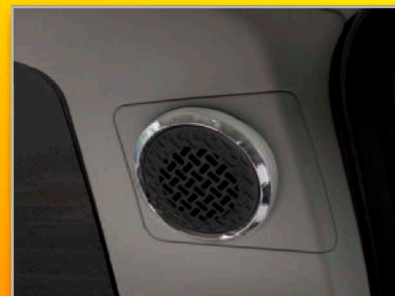

For work and play we have it all!

PUTCO™

PUTCO
CHROME
Trim Accessories

Toyota FJ Cruiser Interior Chrome Trim Kit

07-Current
#4090001 (35 pc.)

- Packages include chrome trim accessories designed specifically for your vehicle!
- Give your interior a custom look with Putco Chrome Trim, made of Automotive Grade ABS Chrome
- All parts are no drilling, no cutting, and easily installed in seconds via pre-applied Red 3MTM tape!
- No other product on the market like it!
- Interior chrome accessories only - no exterior parts included.

Dashboard Compass Rims

Front Console Rims (detail)

Front Console Rims

Door Speaker Rims

Power Switch Covers

Gear Shift/Center Console Cover

Front Speaker Rims

**Rear Inner Door Handle Covers &
Cup Holders**